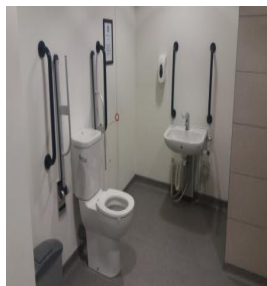

New Changing Places

We have had 13 new Changing Places toilets this month.

The new changing places toilets are in:

Manchester Central Library

St. Peters Square
Manchester
M2 5PD

The Galleries Shopping
Centre