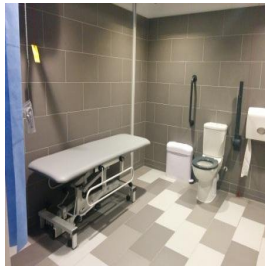

intu Bromley

Intu Bromley
High Street,
Bromley,
BR1 1DN